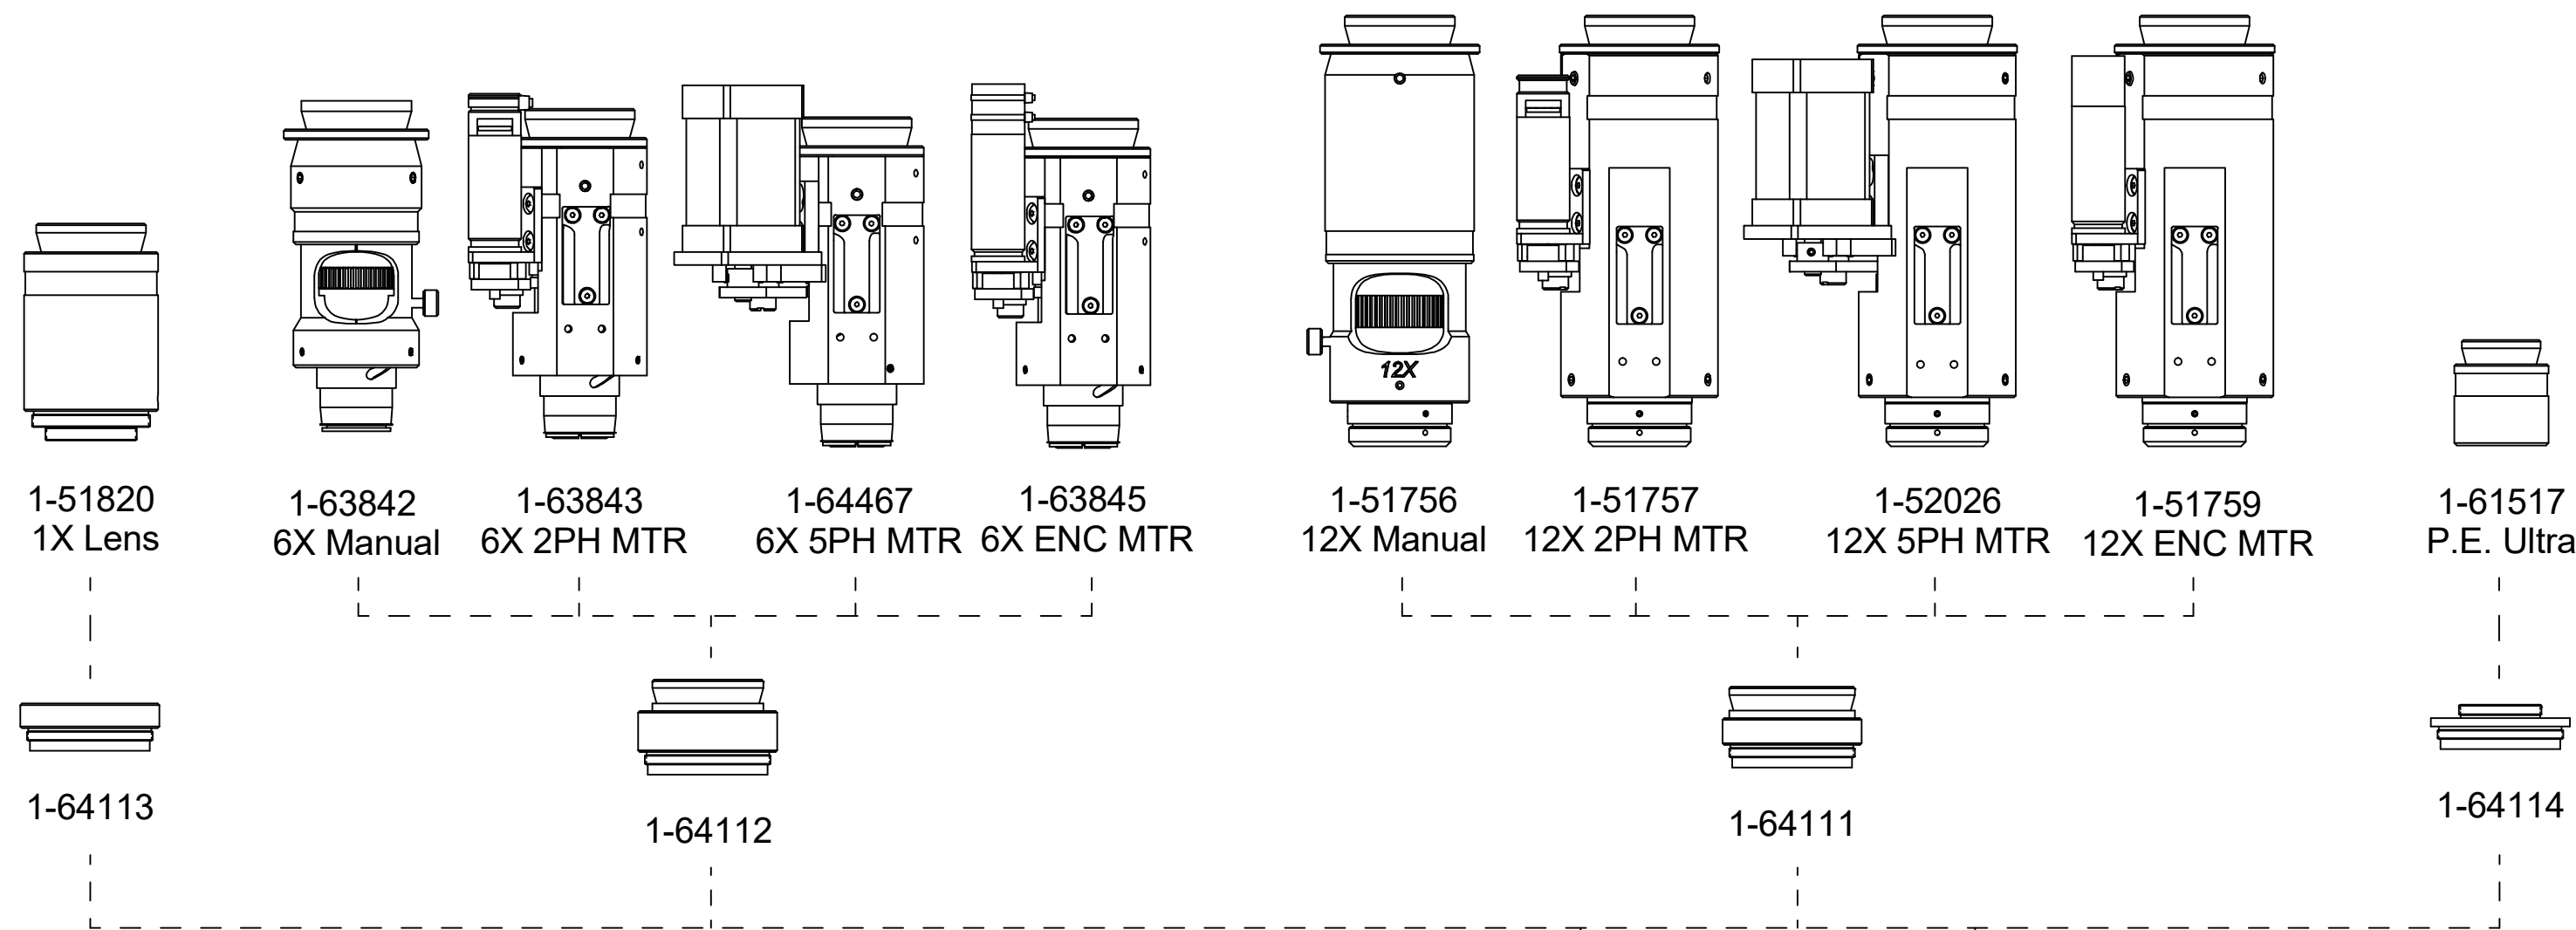

Adapter Tube Required
(1-6015 or 1-6218 suggested)

Adapter Tube Required
(1-6015 or 1-6218 suggested)

- 2-50025 M26 x 36 TPI
- 2-50026 0.800 x 36 RMS
- 2-51370 M25 x 0.75

- Mitutoyo: 1-60226 5X, 1-60227 10X, 1-60228 20X, 1-60229 50X
- Motic: 1-62828 5X, 1-62829 10X, 1-62830 20X
- Navitar HR: 1-55075 4X, 1-55401 6X, 1-55227 10X

- 2-50145 1X Converter Lens
- 1-50012 0.5X
- 1-50013 0.75X
- 1-50014 1.5X
- 1-50015 2X

1-64110 Flat Mount

Note: Factory alignment of all parts is required.