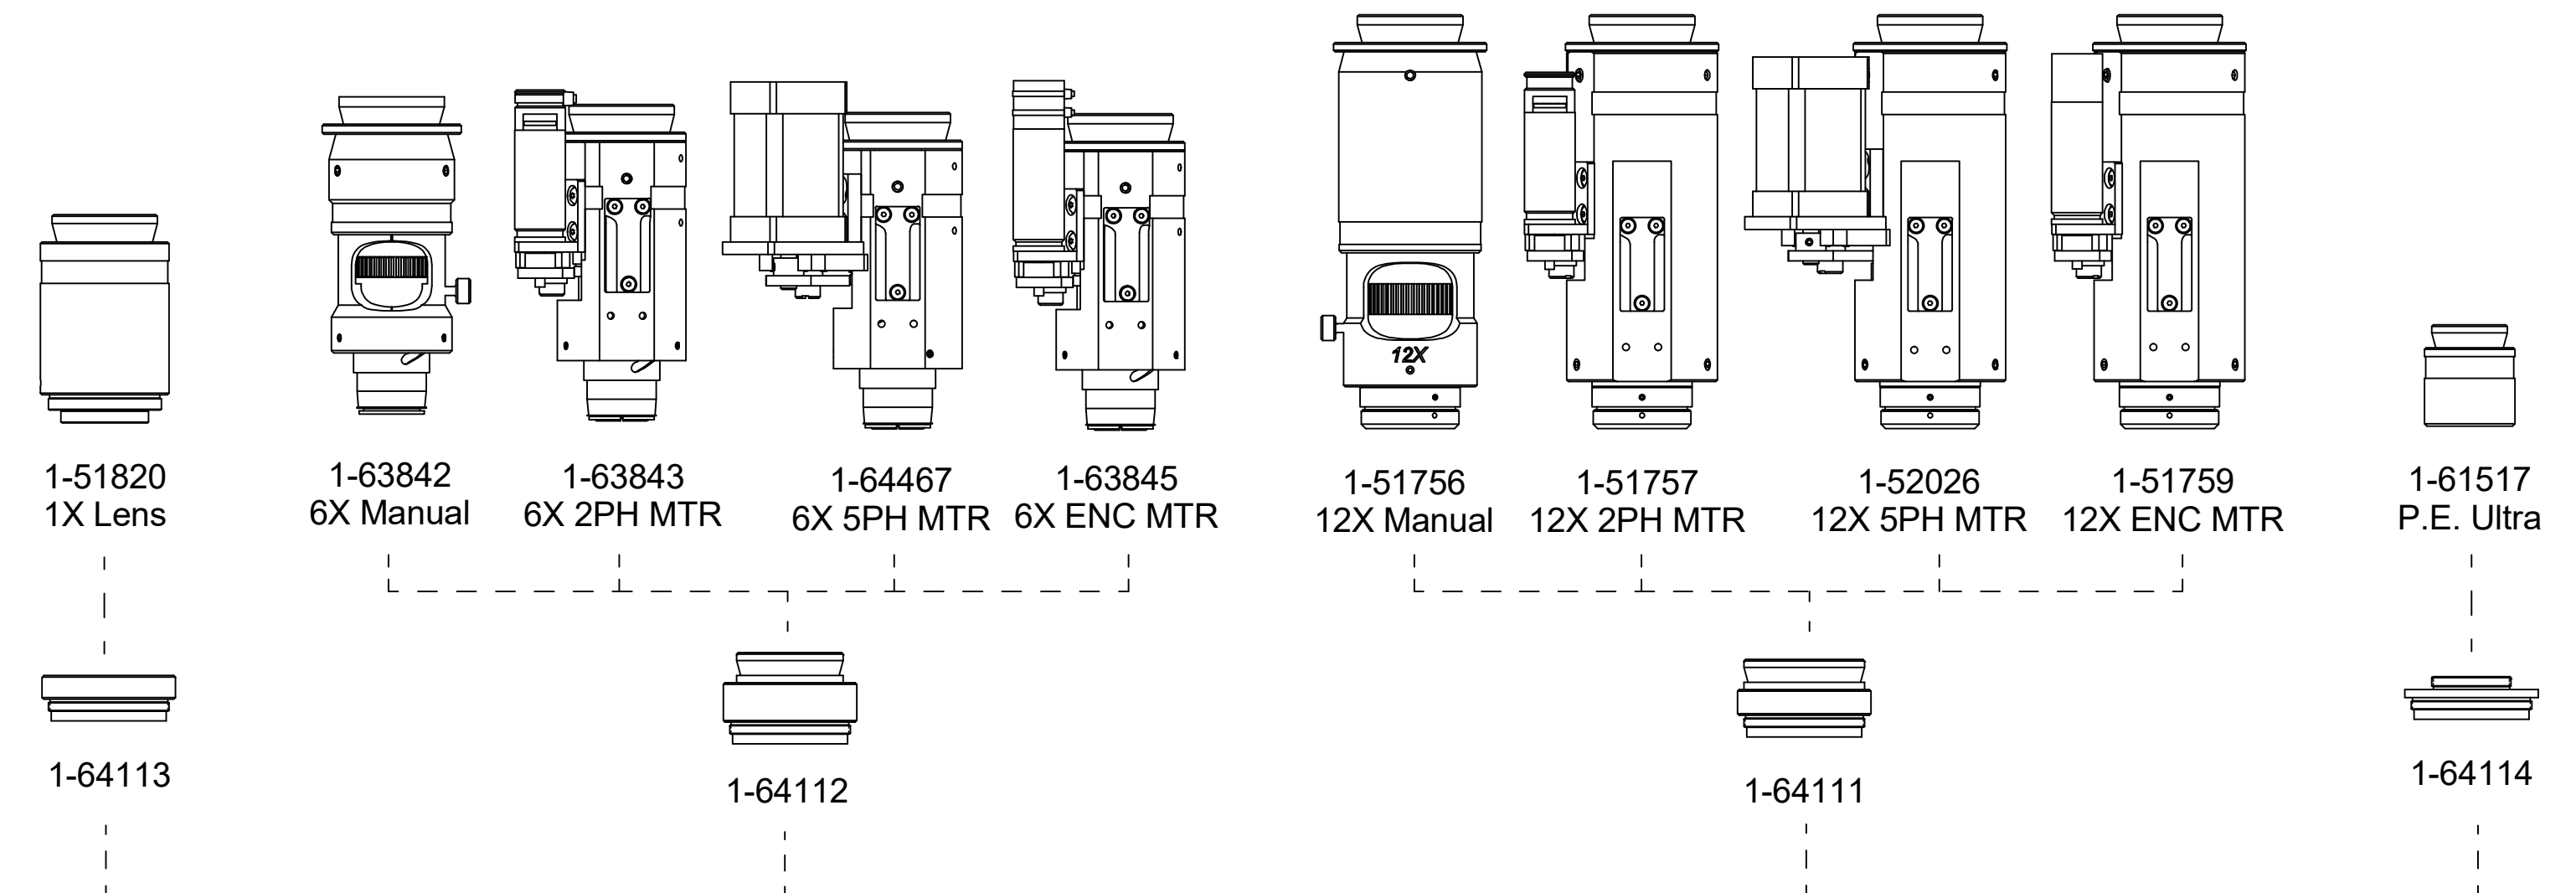

Adapter Tube Required
(1-6015 or 1-6218 suggested)

Adapter Tube Required
(1-6015 or 1-6218 suggested)

- 2-50025 M26 x 36 TPI
- 2-50026 0.800 x 36 RMS
- 2-51370 M25 x 0.75

- Mitutoyo: 1-60226 5X, 1-60227 10X, 1-60228 20X, 1-60229 50X
- Motic: 1-62828 5X, 1-62829 10X, 1-62830 20X
- Navitar HR: 1-55075 4X, 1-55401 6X, 1-55227 10X

- 2-50145 1X Converter Lens
- 1-50012 0.5X
- 1-50013 0.75X
- 1-50014 1.5X
- 1-50015 2X

1-64110 Flat Mount

Note: Factory alignment of all parts is required.