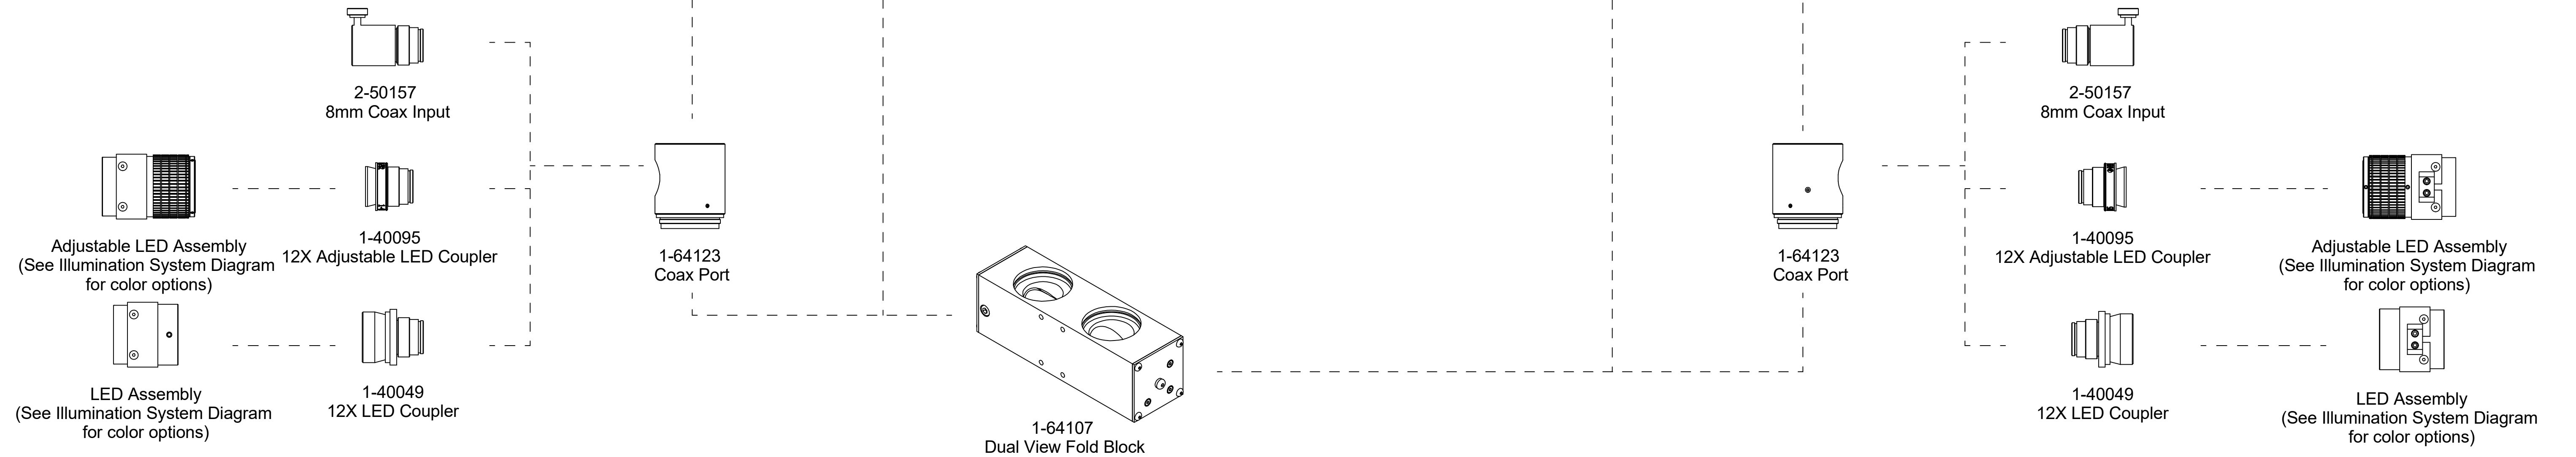

Adapter Tube Required
(1-6015 or 1-6218 suggested)

Adapter Tube Required
(1-6015 or 1-6218 suggested)

- 2-50025 M26 x 36 TPI
- 2-50026 0.800 x 36 RMS
- 2-51370 M25 x 0.75

- Mitutoyo: 1-60226 5X, 1-60227 10X, 1-60228 20X, 1-60229 50X
- Motic: 1-62828 5X, 1-62829 10X, 1-62830 20X
- Navitar HR: 1-55075 4X, 1-55401 6X, 1-55227 10X

- 2-50145 1X Converter Lens
- 1-50012 0.5X
- 1-50013 0.75X
- 1-50014 1.5X
- 1-50015 2X

1-64110 Flat Mount

Note: Factory alignment of all parts is required.