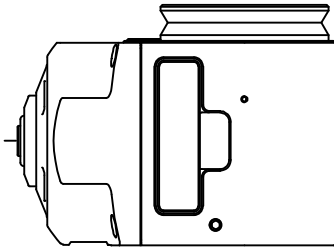

Diffuse On Axis
Illuminator
1-81402