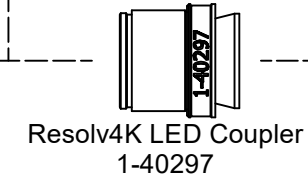

Fiber Input Options: 1-81408: 8mm Fiber 1-81410: 10mm Fiber 1-81412: 12mm Fiber

Compatible Controllers:

- 1-40042: Desktop
- 1-40045: Flange Mount