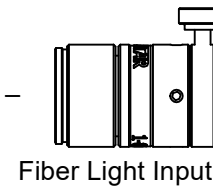

Fiber Input Options: 1-81408: 8mm Fiber 1-81410: 10mm Fiber 1-81412: 12mm Fiber

Compatible Controllers:

- 1-40042: Desktop
- 1-40045: Flange Mount